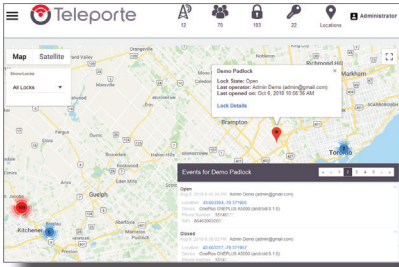

Access Management  
Platform

Teleporte Mobile  
Application

Keyless  
Padlock

Lock Controller  
for Cabinets  
and Shelters

- AUTOMATIC** access to all records
- FUNCTIONS** outside data coverage
- UNLIMITED** keys, locks and users
- API** for easy back-end integrations