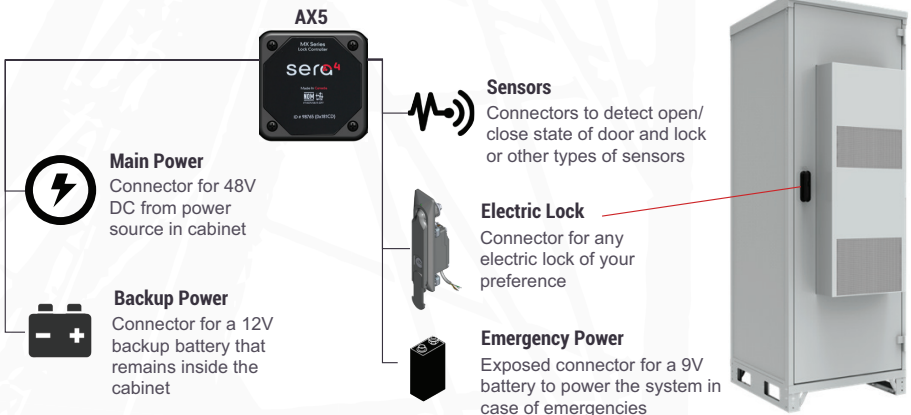

AX5 Lock Controller

**GLOBALY
SUPPORTED**

ARRANGE FOR A TRIAL ON YOUR NETWORK
SEE WWW.SERA4.COM OR CONTACT INFO@SERA4.COM